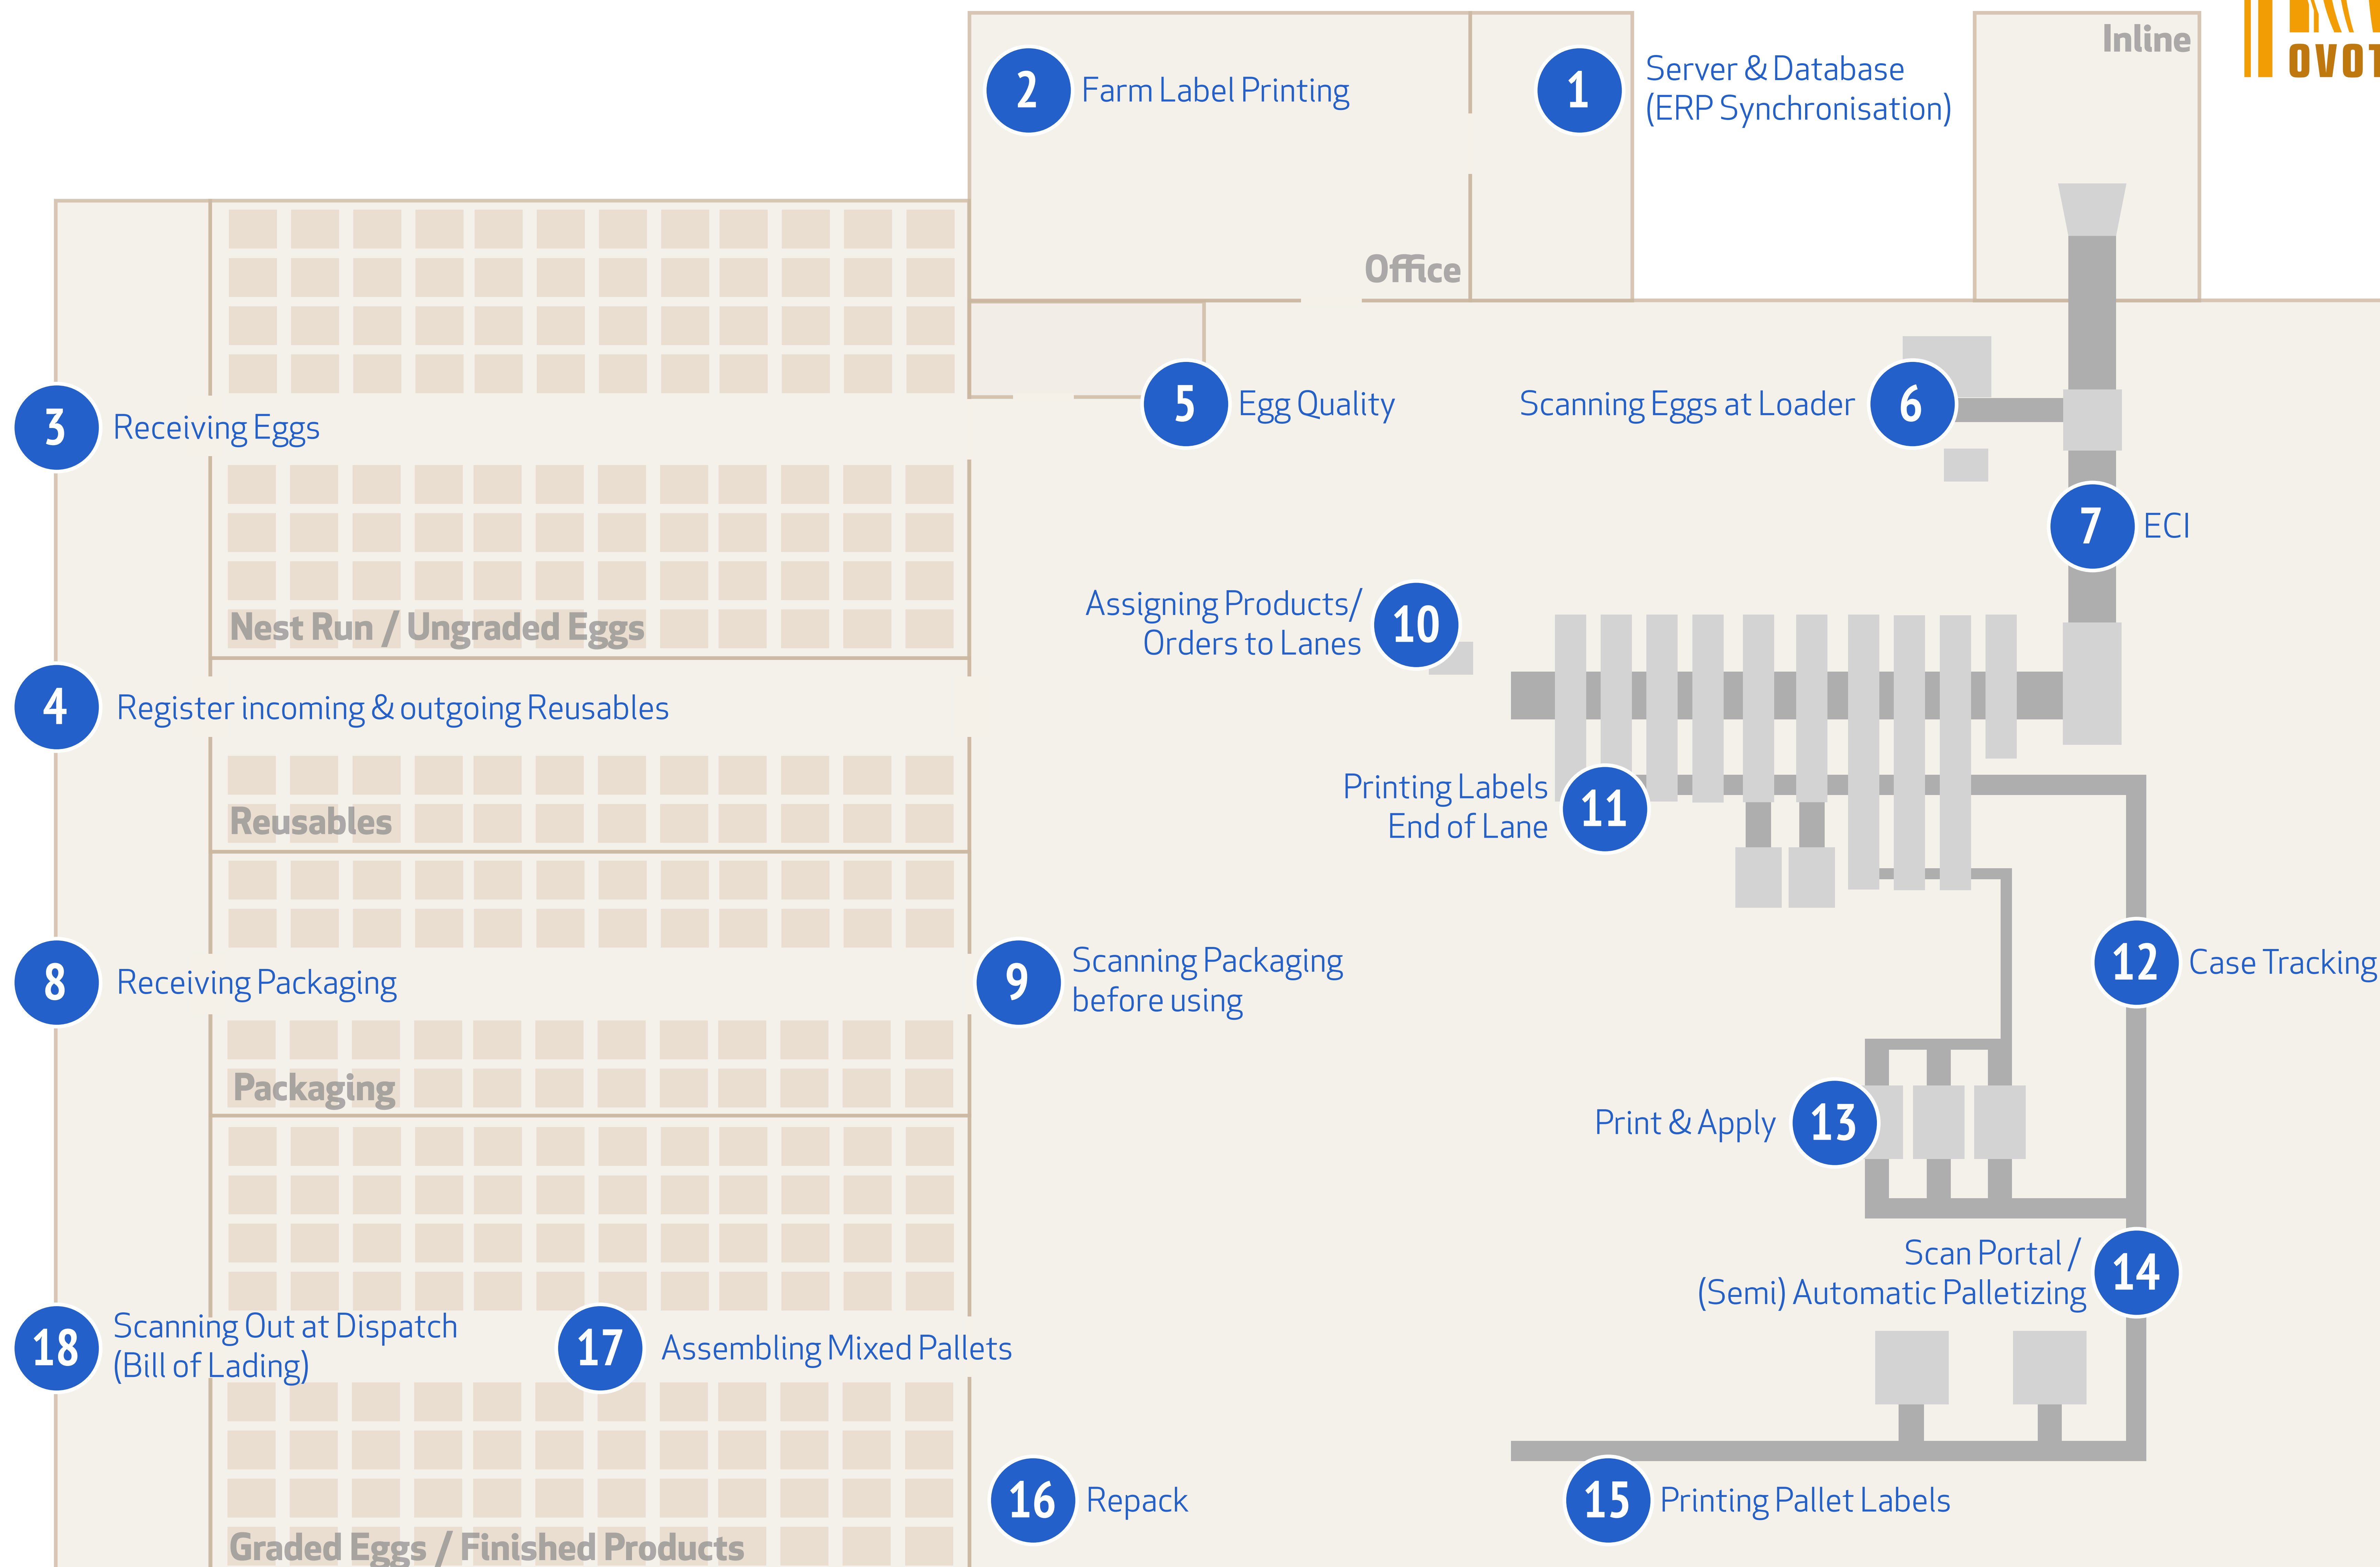

Ovotrack Solutions

Egg Grading

Ovotrack Solutions

Egg Grading

Other Modules

- FS** **On Farm Scanning**
Scanning farm labels at the farm with Android pocket PCs when picking up eggs.
- TW** **Truck Weights**
Connection of truck scale to Ovotrack and distribute weight over all pallets in the truck.
- WR** **Warnings at Receive**
Automatic warning generator for specific quality checks at the Receive Department.
- RW** **Receive & Weighing Scale**
Interface with a weighing scale at Ovotrack Receive and connect weight to incoming pallets.
- FS** **Farm Seconds**
Easy registration of farm seconds at the Receive Department.
- RG** **Receive Graded**
Labeling graded products delivered by others at the receive department.
- PQ** **Packaging Quality Registration**
Register damaged packaging to make your supplier accountable for it.
- SL** **Stock Locations**
Set up multiple sections in your warehouse to have a better and more structured overview of your stock.
- OC** **Origin Check**
Consistency check during packing whether the origin of eggs is in line with the final product on a specific packing lane.
- GR** **Grading Results**
Automatic collecting grading results and importing into Ovotrack.
- EB** **Egg Balancing**
Automatic correction of grading results after comparing with eggs received.
- GS** **Grader Seconds**
Tracking of graded seconds (crack, dirt, leaker) from different suppliers.
- IP** **Interface Prepack Printer**
Connect egg pack printers to Ovotrack and print (unique) product info on every consumer pack.
- CF** **Contiflow**
Print correct information on finished products, using contiflow in your process.
- PL** **SSCC Pallet Label**
Generating and printing the correct pallet label with SSCC barcode, which is connected to the sales order.
- SP** **Stand-Alone Palletizing**
Generating and printing pallet labels without connection to case labels.
- LU** **Label Data Updater**
Update and/or split your printed labels when needed.
- TS** **Task Scheduler**
Automatically generate, e-mail, print and/or save your reports on a set moment on the day or week.
- CD** **Custom Data Connector**
Connect data to all fixed barcodes in your process and use for any purpose.